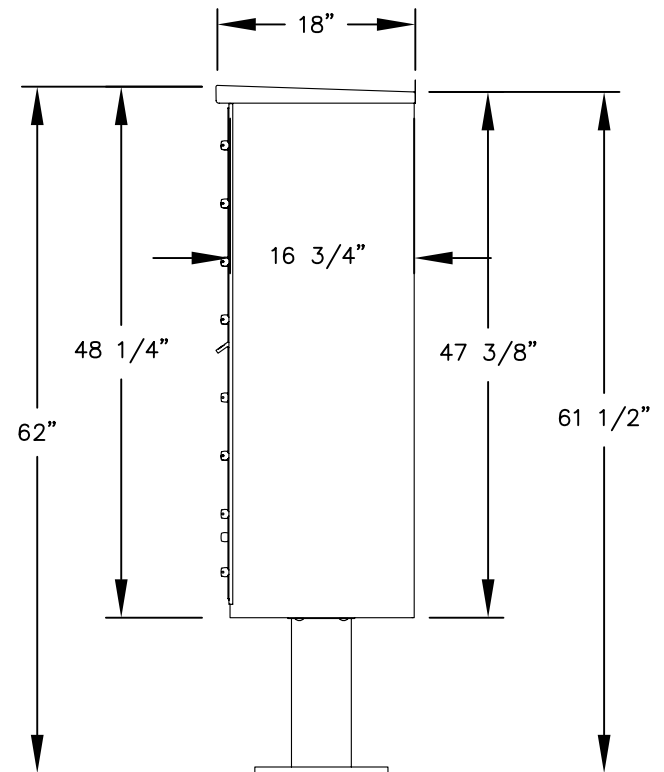

PEDESTAL BASE
BOLT PATTERN

3316
TYPE III CBU

MODEL #3316
CLUSTER BOX UNIT
(F SERIES)

AVAILABLE COLORS:
SANDSTONE, BRONZE, GREEN, BLACK, WHITE
OR GRAY (FOR REPLACEMENT UNITS)

DRAWN: 10/10

Established in 1936, Salsbury Industries is the industry leader in manufacturing and distributing quality mailboxes.